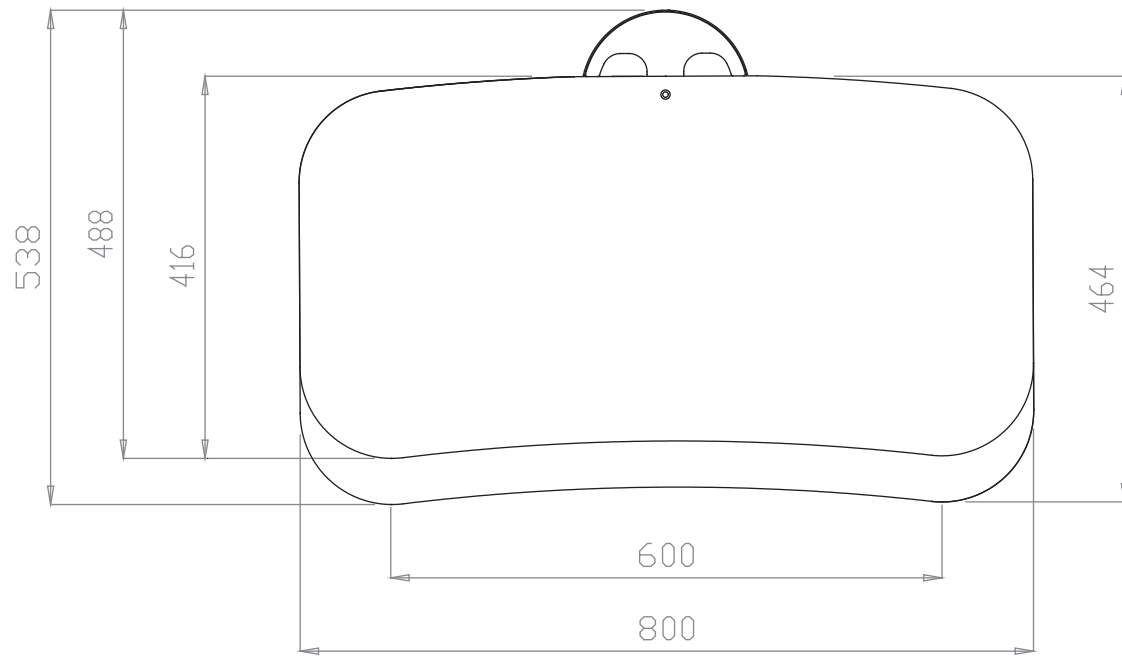

Arc 800 Dimensions

Top

Front

Side